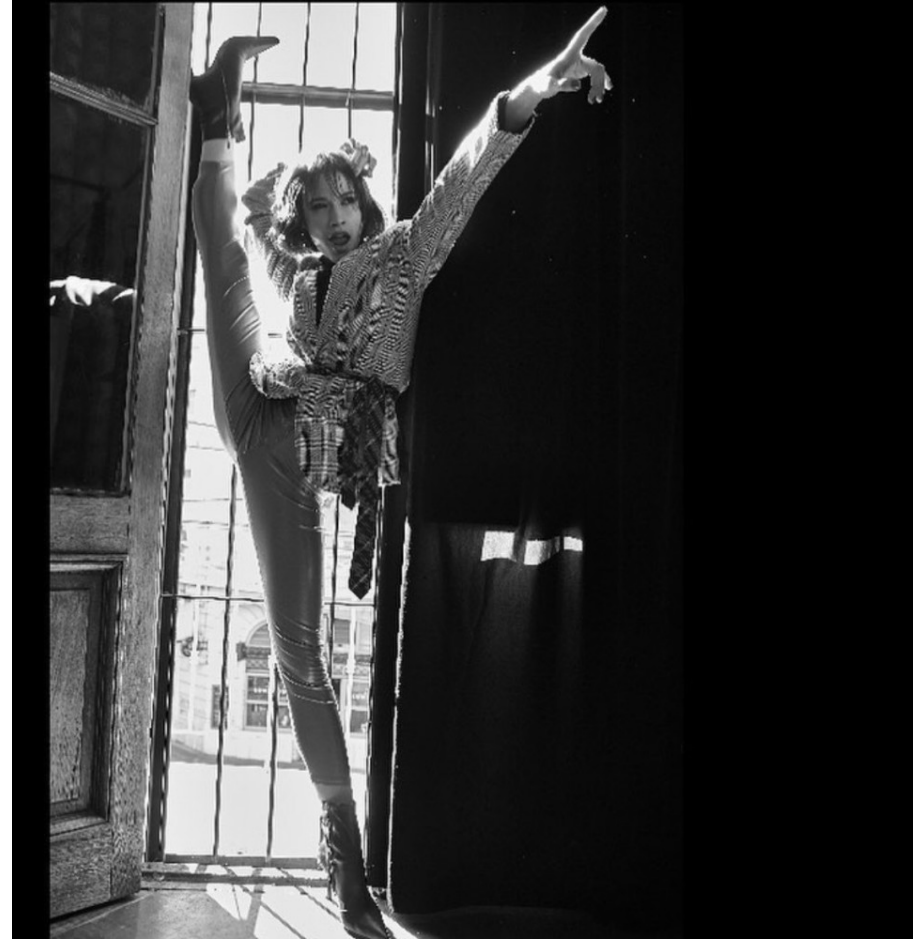

MUNICH MODELS

MANUELA

Height: 176cm / 5' 9½"   Bust: 80cm / 31½"   Waist: 60cm / 23½"   Hips: 90cm / 35½"   Shoes: 40EU / 9US / 7UK   Hair: Brown   Eyes: Brown