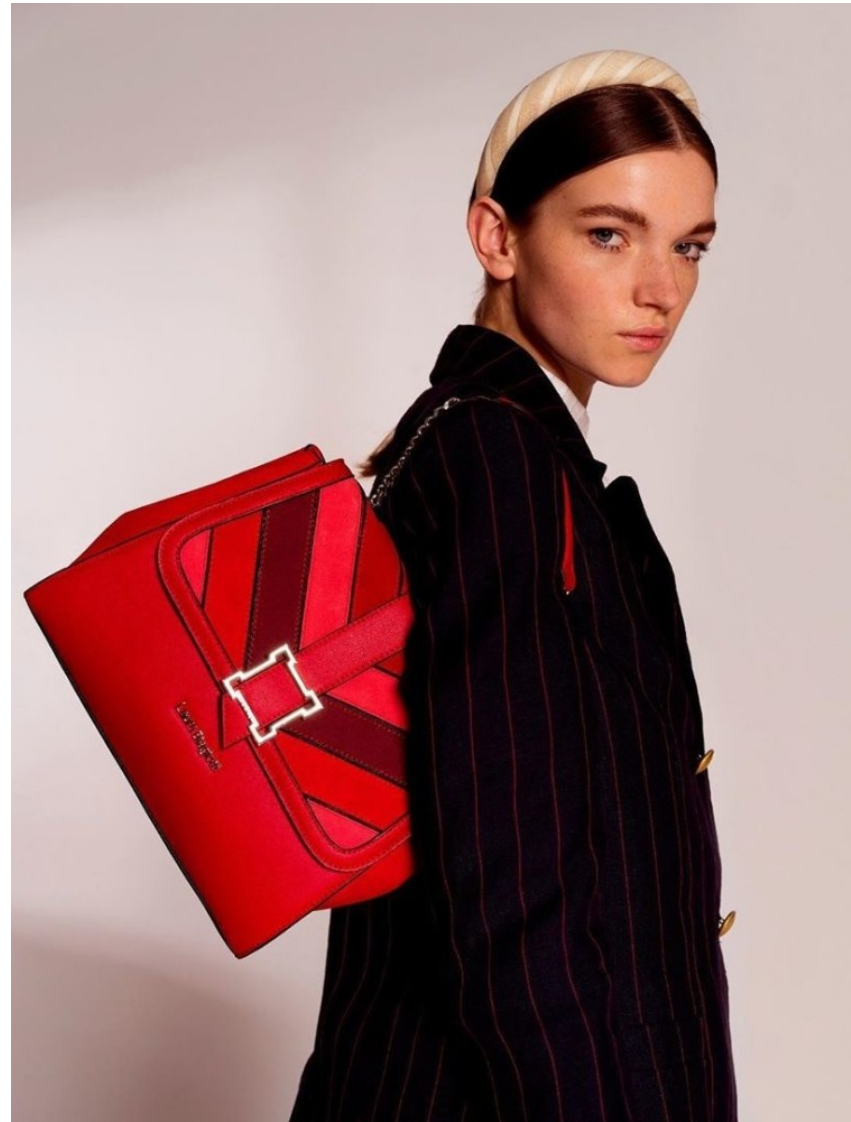

MUNICH MODELS

B

EVA KLIMKOVA

Height: 180cm / 5' 11" Bust: 80cm / 31½" Waist: 61cm / 24" Hips: 90cm / 35½" Shoes: 39 EU / 8 US / 6 UK Hair: Brown Eyes: Blue

MUNICH MODELS

B

EVA KLIMKOVA

Height: 180cm / 5' 11" Bust: 80cm / 31½" Waist: 61cm / 24" Hips: 90cm / 35½" Shoes: 39 EU / 8 US / 6 UK Hair: Brown Eyes: Blue

MUNICH MODELS

EVA KLIMKOVA

Height: 180cm / 5' 11" Bust: 80cm / 31½" Waist: 61cm / 24" Hips: 90cm / 35½" Shoes: 39 EU / 8 US / 6 UK Hair: Brown Eyes: Blue