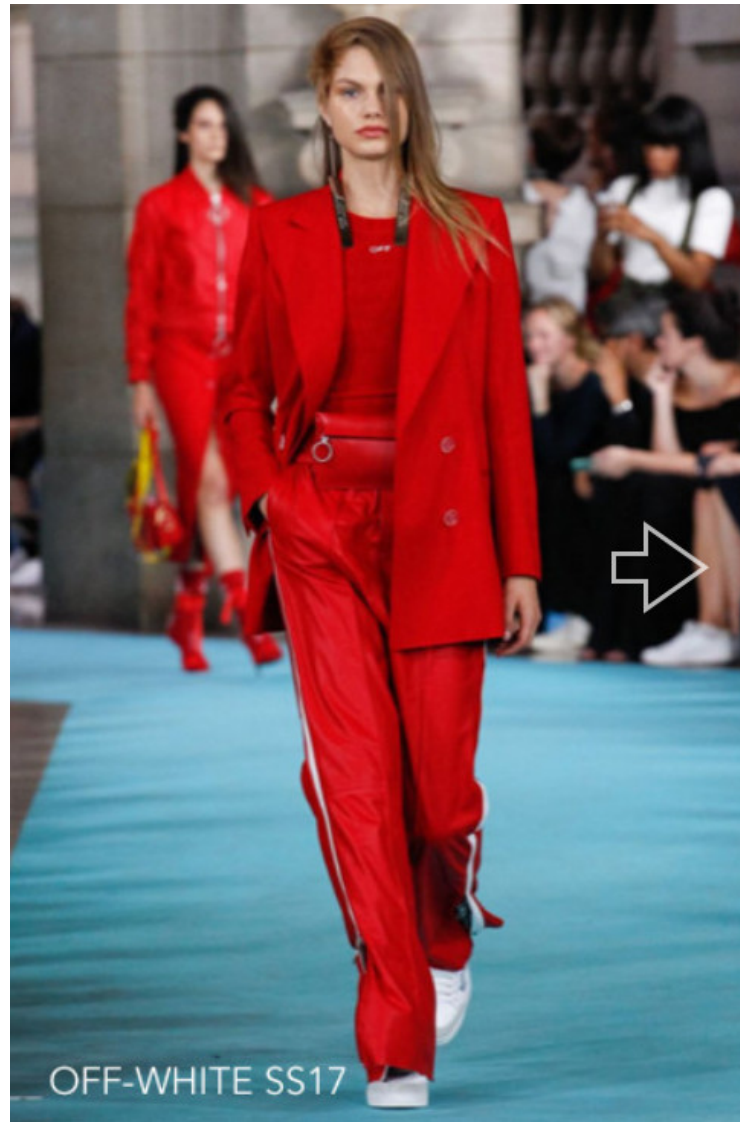

MUNICH MODELS

ANNIKA KRIJT

Height: 179cm / 5' 10½" Bust: 86cm / 34" Waist: 64cm / 25" Hips: 99cm / 39" Shoes: 41 EU / 10US / 8UK Hair: Blond Eyes: Blue

MUNICH MODELS

STELLA MCCARTNEY SS17

ANNIKA KRIJT

Height: 179cm / 5' 10½" Bust: 86cm / 34" Waist: 64cm / 25" Hips: 99cm / 39" Shoes: 41 EU / 10US / 8UK Hair: Blond Eyes: Blue